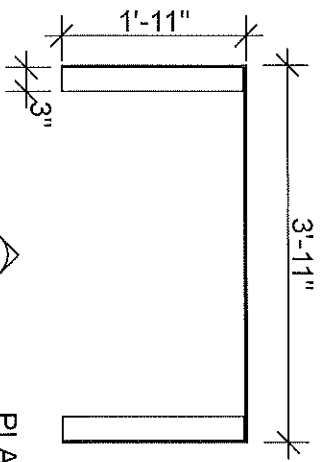

Ⓑ = Nacre table top power/USB unit.

WEST UNION
PATRON COMPUTERS
October 1, 2020
Scale: 1/2"=1'-0"

LIBRARY
DESIGN
ASSOCIATES
INC.

10046 Brewster Lane
Powell, Ohio 43085
614-923-6900

PLAN

B = Nacre table top power/USB unit.

ELEVATION

ELEVATION

WEST UNION
PATRON COMPUTERS
October 1, 2020
Scale: 1/2"=1'-0"

LIBRARY
DESIGN
ASSOCIATES
INC.
10046 Brewster Lane
Powell, Ohio 43065
614-323-6900

ELEVATION (A)

ISOMETRIC
PATRON SIDE

* Velcro to attach Acrylic to lip of desk.
 *** LDA installer to attach adjacent shields together, for added structure

WEST UNION
 GLASS STUDY ROOM
 October 1, 2020
 Scale: 3/8"=1'-0"

LIBRARY
 DESIGN
 ASSOCIATES
 INC.
 10046 Bentner Lane
 Powell, Ohio 43065
 614-923-8600

PLAN

ELEVATION A

ISOMETRIC
PATRON SIDE

- * Velcro to attach Acrylic to lip of desk.
- ** LDA installer to field cut wire pass through hole in each shield
- *** LDA installer to attach adjacent shields together, for added structure