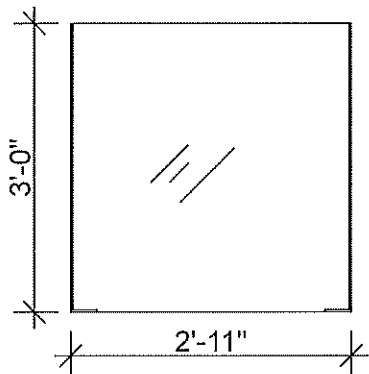

ELEVATION

ISOMETRIC
PATRON SIDE

* Velcro to attach Acrylic to lip of desk.

** LDA installer to field cut wire pass through hole in each shield

WEST UNION PUBLIC LIBRARY
EARLY LITERACY COMPUTER
ACRYLIC SAFETY SHIELD
QTY: (1)
September 24, 2020

LIBRARY
DESIGN
ASSOCIATES
INC.

10046 Brewster Lane
Powell, Ohio 43065
614-923-6600