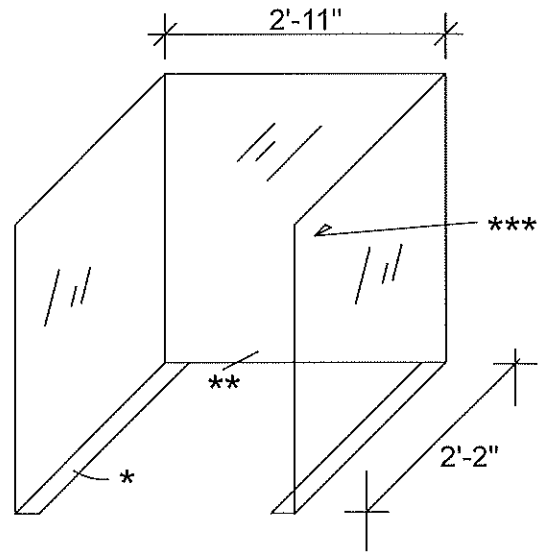

WEST UNION
 GLASS STUDY ROOM
 October 1, 2020
 Scale: 3/8"=1'-0"

LIBRARY
 DESIGN
 ASSOCIATES
 INC.
 10046 Bentner Lane
 Powell, Ohio 43065
 614-923-8600

PLAN

ELEVATION A

ISOMETRIC
PATRON SIDE

- * Velcro to attach Acrylic to lip of desk.
- ** LDA installer to field cut wire pass through hole in each shield
- *** LDA installer to attach adjacent shields together, for added structure