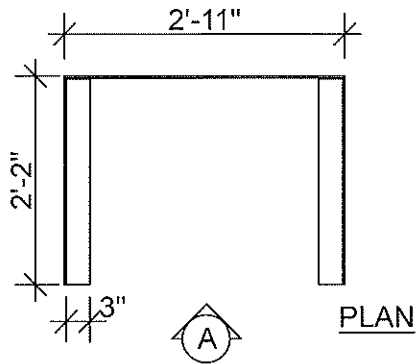

ELEVATION

ELEVATION

WEST UNION
PATRON COMPUTERS
October 1, 2020
Scale: 1/2"=1'-0"

LIBRARY
DESIGN
ASSOCIATES
INC.
10046 Brewster Lane
Powell, Ohio 43065
614-323-6900

ELEVATION (A)

ISOMETRIC
PATRON SIDE

* Velcro to attach Acrylic to lip of desk.
 *** LDA installer to attach adjacent shields together, for added structure

WEST UNION PUBLIC LIBRARY
 ADULT COMPUTERS
 ACRYLIC SAFETY SHIELD
 QTY: (12)
 October 1, 2020

LIBRARY
 DESIGN
 ASSOCIATES
 INC.
 10046 Brewster Lane
 Powell, Ohio 43065
 614-923-6600

- (A) = Existing DF Children's shelving
- (B) = Sliding opaque glass door.
- (P) = Panel top power entry.
- (D) = Duplex outlet in panel base.

WEST UNION
 GLASS STUDY ROOM
 October 1, 2020
 Scale: 3/8"=1'-0"

LIBRARY
 DESIGN
 ASSOCIATES
 INC.
 10046 Bentner Lane
 Powell, Ohio 43065
 614-923-8600

PLAN

ELEVATION A

ISOMETRIC
PATRON SIDE

- * Velcro to attach Acrylic to lip of desk.
- ** LDA installer to field cut wire pass through hole in each shield
- *** LDA installer to attach adjacent shields together, for added structure