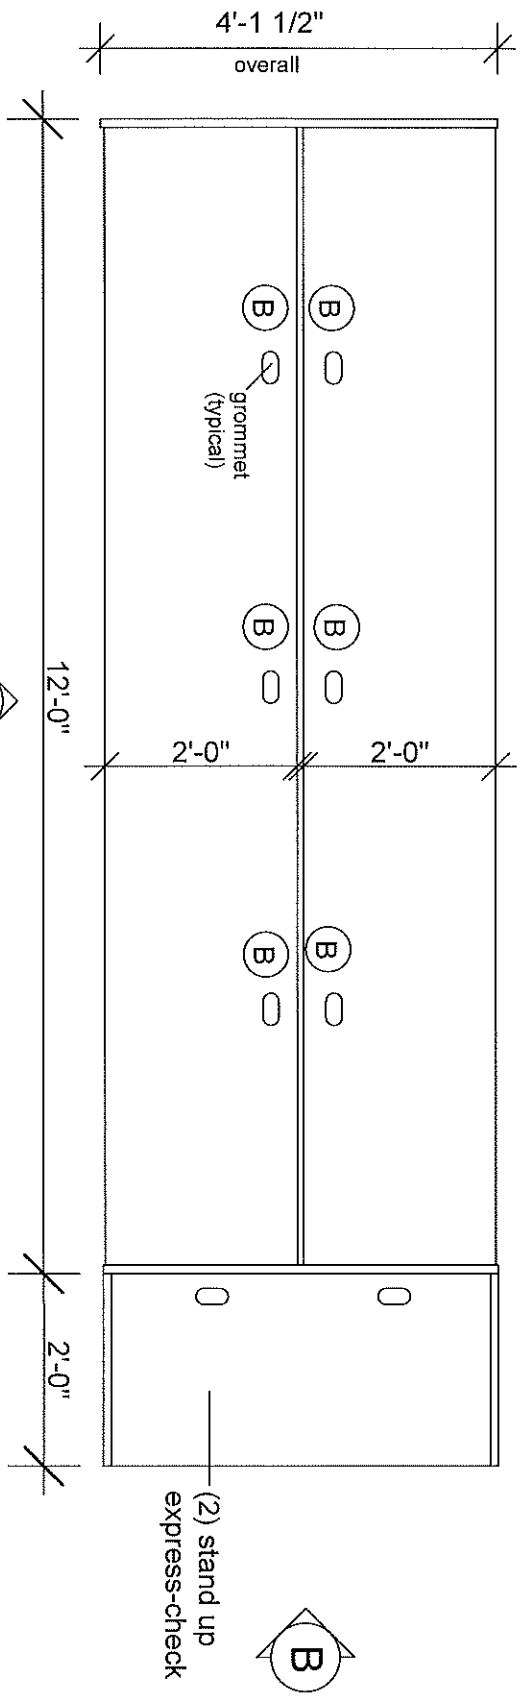

Ⓑ = Nacre table top power/USB unit.

WEST UNION
PATRON COMPUTERS
October 1, 2020
Scale: 1/2"=1'-0"

LIBRARY
DESIGN
ASSOCIATES
INC.

10046 Brewster Lane
Powell, Ohio 43085
614-923-6900

PLAN

B = Nacre table top power/USB unit.

ELEVATION

ELEVATION

WEST UNION
PATRON COMPUTERS
October 1, 2020
Scale: 1/2"=1'-0"

LIBRARY
DESIGN
ASSOCIATES
INC.
10046 Brewster Lane
Powell, Ohio 43065
614-323-6900

ELEVATION (A)

ISOMETRIC
PATRON SIDE

* Velcro to attach Acrylic to lip of desk.
 *** LDA installer to attach adjacent shields together, for added structure