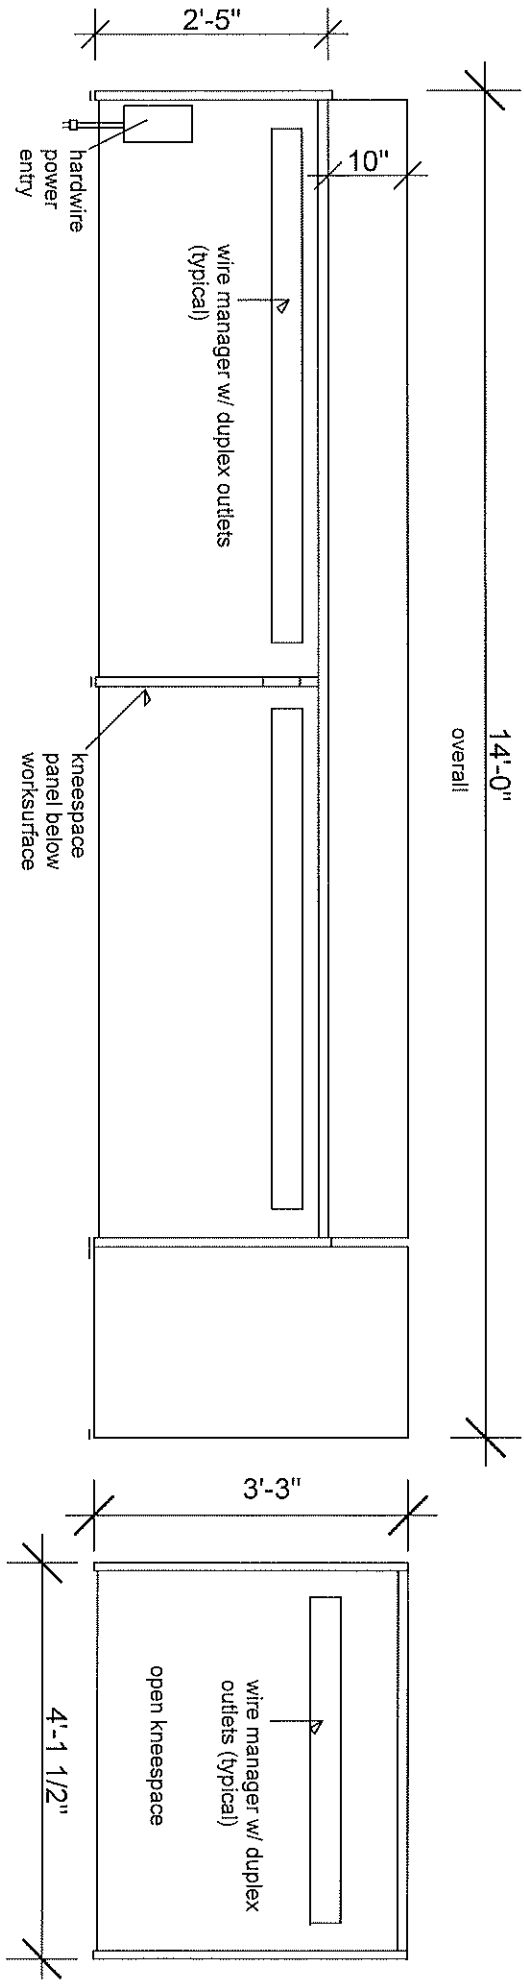

Ⓑ = Nacre table top power/USB unit.

WEST UNION
PATRON COMPUTERS
October 1, 2020
Scale: 1/2"=1'-0"

LIBRARY
DESIGN
ASSOCIATES
INC.

10046 Brewster Lane
Powell, Ohio 43085
614-923-6900

PLAN

B = Nacre table top power/USB unit.

ELEVATION

ELEVATION

WEST UNION
PATRON COMPUTERS
October 1, 2020
Scale: 1/2"=1'-0"

LIBRARY
DESIGN
ASSOCIATES
INC.
10046 Brewster Lane
Powell, Ohio 43065
614-323-6900

ELEVATION (A)

ISOMETRIC
PATRON SIDE

* Velcro to attach Acrylic to lip of desk.
 *** LDA installer to attach adjacent shields together, for added structure