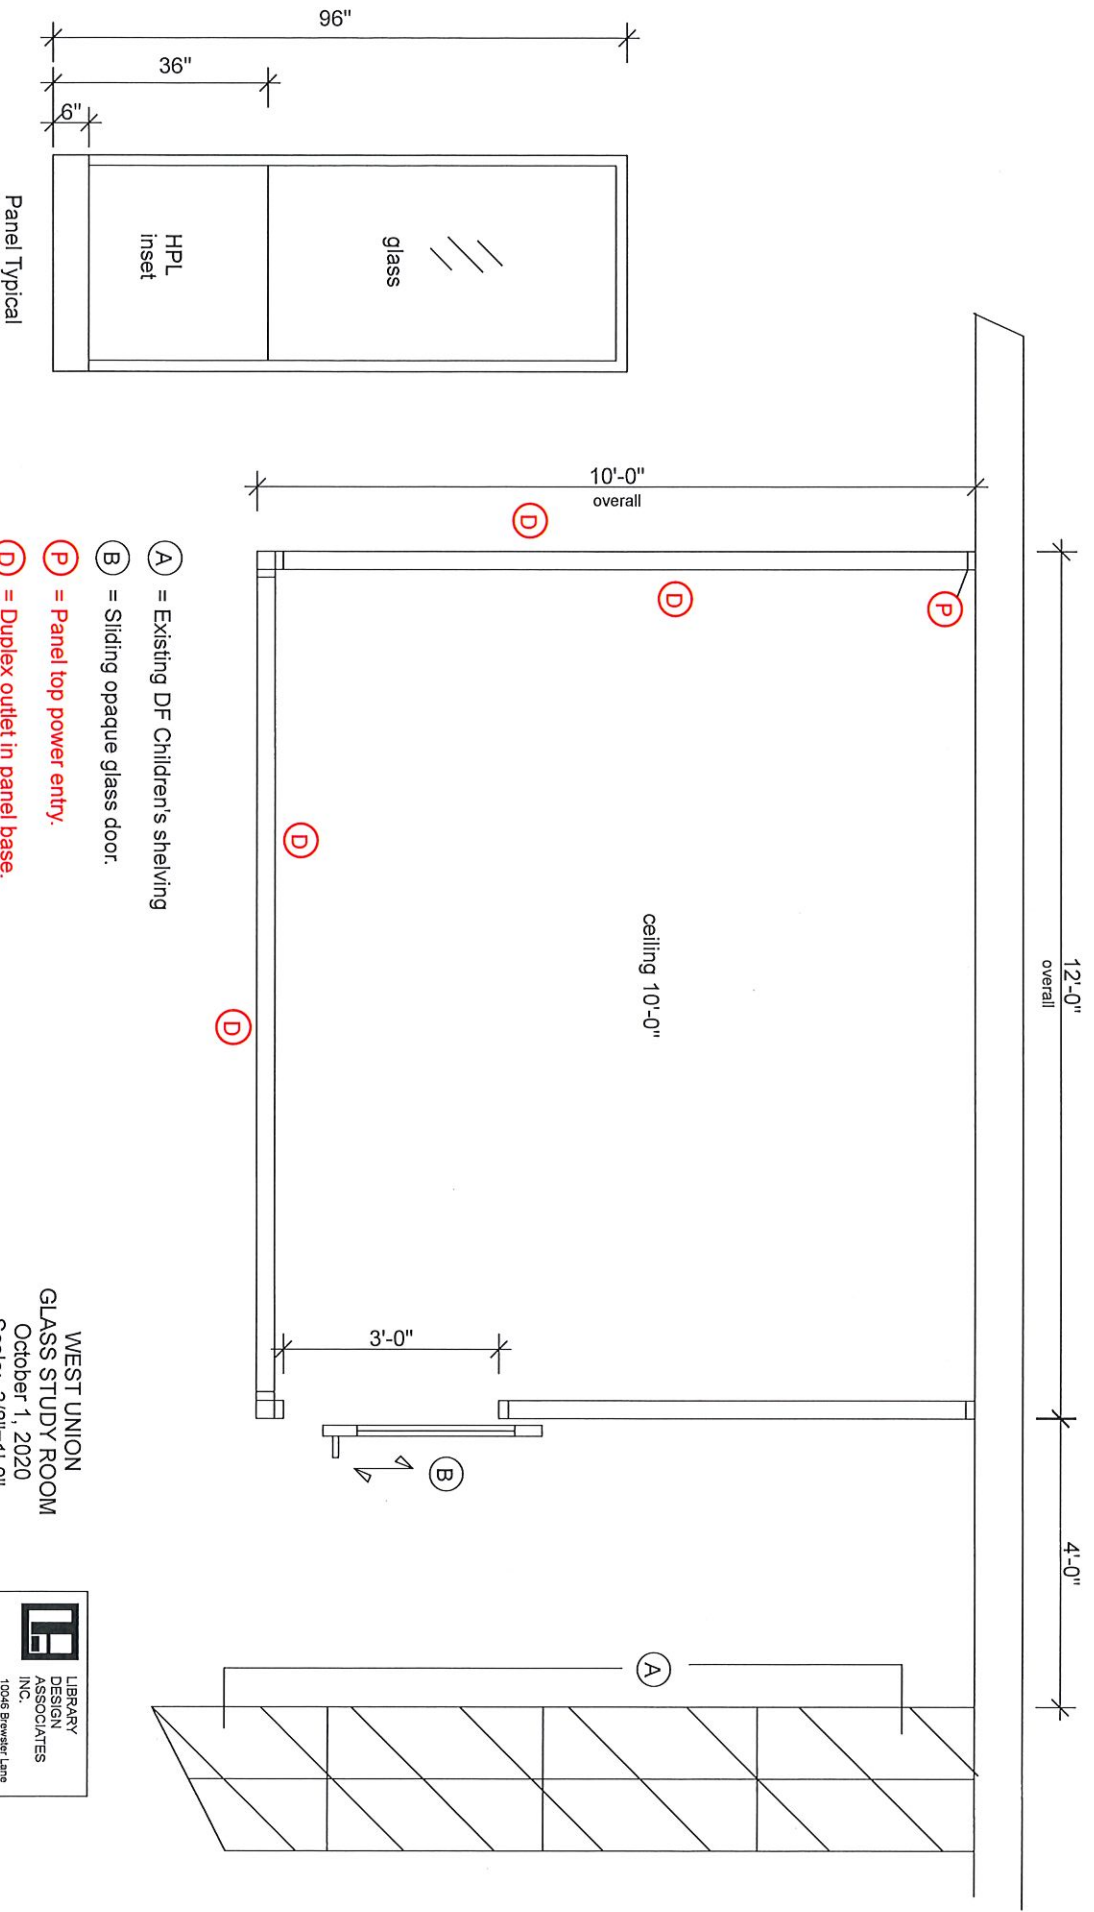

Ⓑ = Nacre table top power/USB unit.

WEST UNION
PATRON COMPUTERS
October 1, 2020
Scale: 1/2"=1'-0"

LIBRARY
DESIGN
ASSOCIATES
INC.

10046 Brewster Lane
Powell, Ohio 43085
614-923-6900

PLAN

B = Nacre table top power/USB unit.

ELEVATION

ELEVATION

WEST UNION
PATRON COMPUTERS
October 1, 2020
Scale: 1/2"=1'-0"

LIBRARY
DESIGN
ASSOCIATES
INC.
10046 Brewster Lane
Powell, Ohio 43065
614-323-6900

ELEVATION (A)

ISOMETRIC
PATRON SIDE

* Velcro to attach Acrylic to lip of desk.
 *** LDA installer to attach adjacent shields together, for added structure

WEST UNION PUBLIC LIBRARY
 ADULT COMPUTERS
 ACRYLIC SAFETY SHIELD
 QTY: (12)
 October 1, 2020

LIBRARY
 DESIGN
 ASSOCIATES
 INC.
 10046 Brewster Lane
 Powell, Ohio 43065
 614-923-6600

- (A) = Existing DF Children's shelving
- (B) = Sliding opaque glass door.
- (P) = Panel top power entry.
- (D) = Duplex outlet in panel base.

WEST UNION
 GLASS STUDY ROOM
 October 1, 2020
 Scale: 3/8"=1'-0"

LIBRARY
 DESIGN
 ASSOCIATES
 INC.
 10046 Bentner Lane
 Powell, Ohio 43065
 614-923-8600

PLAN

ELEVATION A

ISOMETRIC
PATRON SIDE

- * Velcro to attach Acrylic to lip of desk.
- ** LDA installer to field cut wire pass through hole in each shield
- *** LDA installer to attach adjacent shields together, for added structure