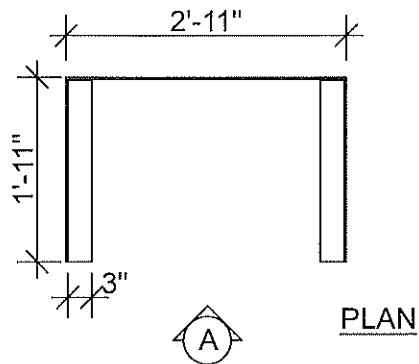

ELEVATION

ISOMETRIC
PATRON SIDE

* Velcro to attach Acrylic to lip of desk.

** LDA installer to field cut wire pass through hole in each shield

WEST UNION PUBLIC LIBRARY
EARLY LITERACY COMPUTER
ACRYLIC SAFETY SHIELD
QTY: (1)
September 24, 2020

LIBRARY
DESIGN
ASSOCIATES
INC.

10046 Brewster Lane
Powell, Ohio 43065
614-923-6600