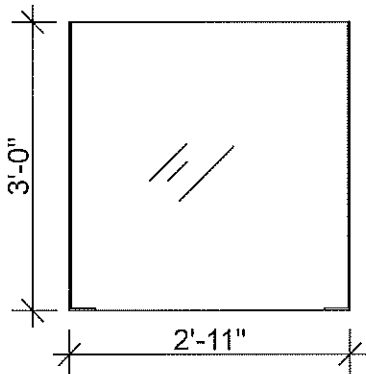

ELEVATION

ELEVATION

WEST UNION
PATRON COMPUTERS
October 1, 2020
Scale: 1/2"=1'-0"

LIBRARY
DESIGN
ASSOCIATES
INC.
10046 Brewster Lane
Powell, Ohio 43065
614-323-6900

ELEVATION (A)

ISOMETRIC
PATRON SIDE

* Velcro to attach Acrylic to lip of desk.
 *** LDA installer to attach adjacent shields together, for added structure

WEST UNION PUBLIC LIBRARY
 ADULT COMPUTERS
 ACRYLIC SAFETY SHIELD
 QTY: (12)
 October 1, 2020

LIBRARY
 DESIGN
 ASSOCIATES
 INC.
 10046 Brewster Lane
 Powell, Ohio 43065
 614-923-6600

- (A) = Existing DF Children's shelving
- (B) = Sliding opaque glass door.
- (P) = Panel top power entry.
- (D) = Duplex outlet in panel base.

WEST UNION
 GLASS STUDY ROOM
 October 1, 2020
 Scale: 3/8"=1'-0"

LIBRARY
 DESIGN
 ASSOCIATES
 INC.
 10046 Bentner Lane
 Powell, Ohio 43065
 614-923-8600

PLAN

ELEVATION A

ISOMETRIC
PATRON SIDE

- * Velcro to attach Acrylic to lip of desk.
- ** LDA installer to field cut wire pass through hole in each shield
- *** LDA installer to attach adjacent shields together, for added structure