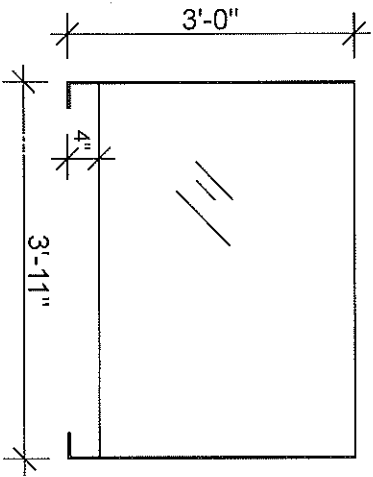

Ⓑ = Nacre table top power/USB unit.

WEST UNION
PATRON COMPUTERS
October 1, 2020
Scale: 1/2"=1'-0"

LIBRARY
DESIGN
ASSOCIATES
INC.

10046 Brewster Lane
Powell, Ohio 43085
614-923-6900

PLAN

B = Nacre table top power/USB unit.

ELEVATION

ELEVATION

WEST UNION
PATRON COMPUTERS
October 1, 2020
Scale: 1/2"=1'-0"

LIBRARY
DESIGN
ASSOCIATES
INC.
10046 Brewster Lane
Powell, Ohio 43065
614-323-6900

ELEVATION (A)

ISOMETRIC
PATRON SIDE

* Velcro to attach Acrylic to lip of desk.
 *** LDA installer to attach adjacent shields together, for added structure