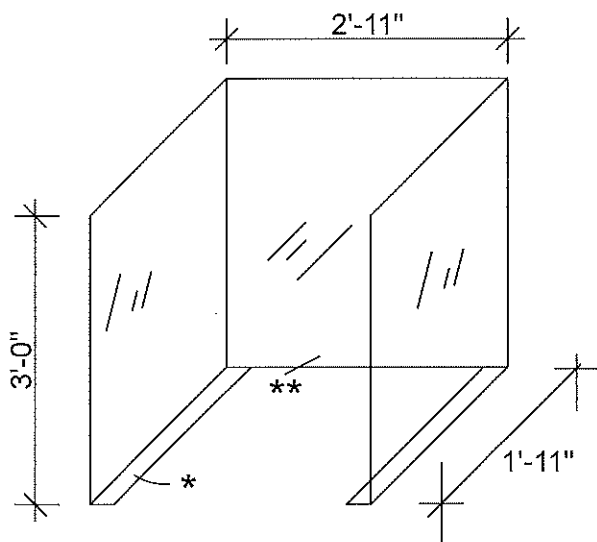

WEST UNION
 GLASS STUDY ROOM
 October 1, 2020
 Scale: 3/8"=1'-0"

LIBRARY
 DESIGN
 ASSOCIATES
 INC.
 10046 Bentner Lane
 Powell, Ohio 43065
 614-923-8600

PLAN

ELEVATION A

ISOMETRIC
PATRON SIDE

- * Velcro to attach Acrylic to lip of desk.
- ** LDA installer to field cut wire pass through hole in each shield
- *** LDA installer to attach adjacent shields together, for added structure

WEST UNION PUBLIC LIBRARY
 CHILDREN'S COMPUTERS
 ACRYLIC SAFETY SHIELD
 QTY: (4)
 September 24, 2020

LIBRARY
 DESIGN
 ASSOCIATES
 INC.

10046 Brewster Lane
 Powell, Ohio 43065
 614-923-6600

ELEVATION 

ISOMETRIC
PATRON SIDE