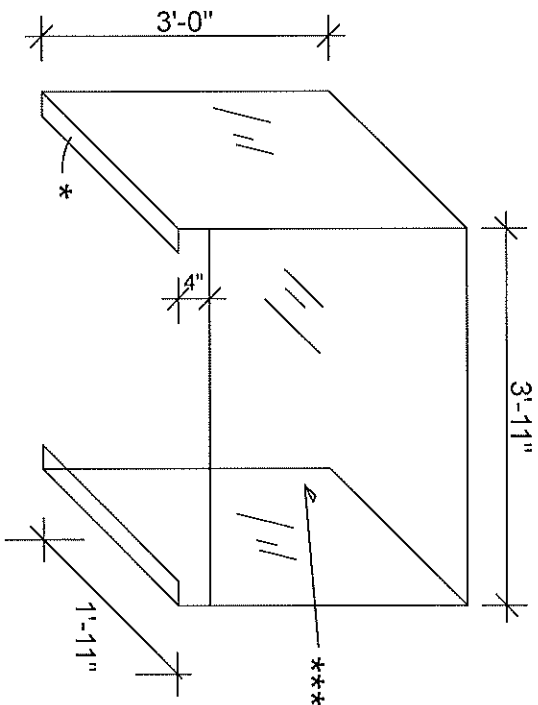

Ⓑ = Nacre table top power/USB unit.

WEST UNION
PATRON COMPUTERS
October 1, 2020
Scale: 1/2"=1'-0"

LIBRARY
DESIGN
ASSOCIATES
INC.

10046 Brewster Lane
Powell, Ohio 43085
614-923-6900

PLAN

B = Nacre table top power/USB unit.

ELEVATION

ELEVATION

WEST UNION
PATRON COMPUTERS
October 1, 2020
Scale: 1/2"=1'-0"

LIBRARY
DESIGN
ASSOCIATES
INC.
10046 Brewster Lane
Powell, Ohio 43065
614-323-6900

ELEVATION (A)

ISOMETRIC
PATRON SIDE

* Velcro to attach Acrylic to lip of desk.
 *** LDA installer to attach adjacent shields together, for added structure

WEST UNION
 GLASS STUDY ROOM
 October 1, 2020
 Scale: 3/8"=1'-0"

LIBRARY
 DESIGN
 ASSOCIATES
 INC.
 10046 Bentner Lane
 Powell, Ohio 43065
 614-923-8600

PLAN

ELEVATION A

ISOMETRIC
PATRON SIDE

- * Velcro to attach Acrylic to lip of desk.
- ** LDA installer to field cut wire pass through hole in each shield
- *** LDA installer to attach adjacent shields together, for added structure